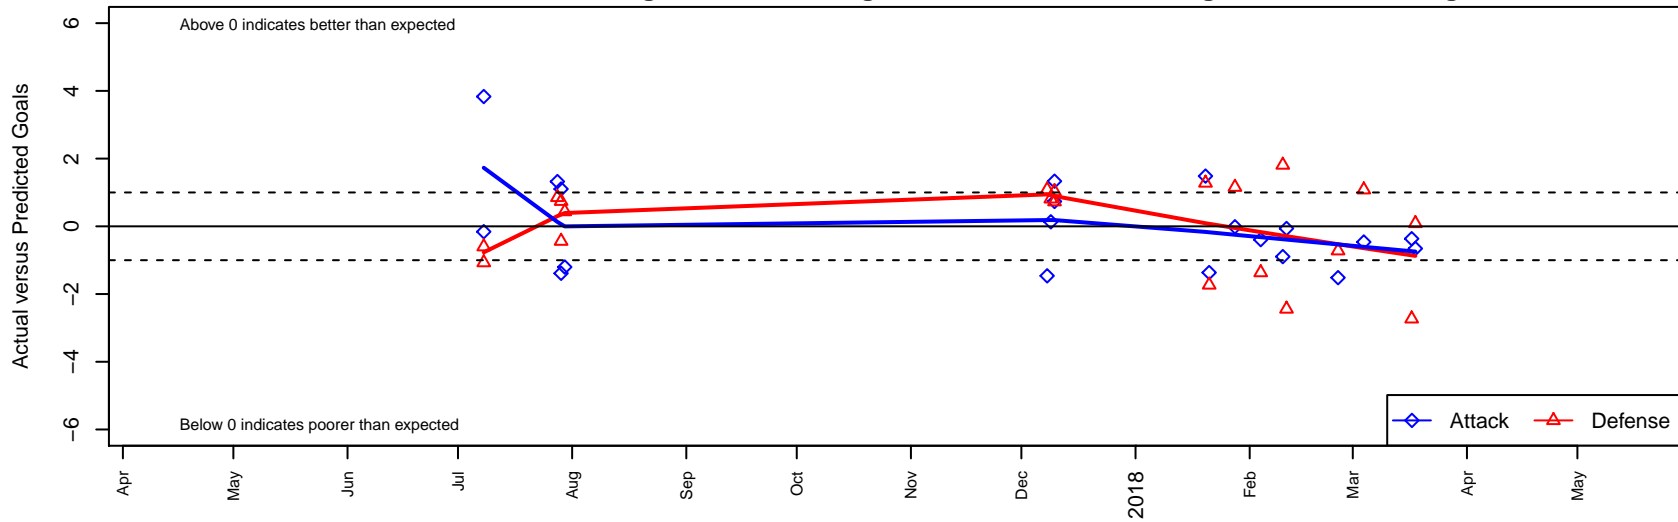

Eastside Timbers Black 1 B03

Eastside United FC
 Gresham, OR
 B03 total strength=1289
 attack=5.47 defense=5.43
 spr league = PTT Win B03 Div 1 Orange

alt names used:
 EASTSIDE TIMBERS BLACK 1
 EASTSIDE TIMBERS BLACK 1 (OR)
 EASTSIDE TIMBERS 03 BLACK (OR)
 EST 03B Black One

Venues played:
 2017 PCU Summer Classic Silver
 2017 Oswego Nike Cup Silver/Bronze U15
 2017 Timbers Winter Showcase 2003 Showcas
 2017 PTT Winter B03 Division 1 Orange

Eastside Timbers Black 1 B03
 Dots are actual minus expected GF (blue circles) and GA (red triangles).
 Blue line is smoothed change in attack strength. Red is smoothed change in defense strength.

**attack and defense variance (black dot)
relative to other teams
and top 10 in region**

**attack and defense rating
relative to others at age
and all opponents in last 13 months**

Performance relative to 13 month average